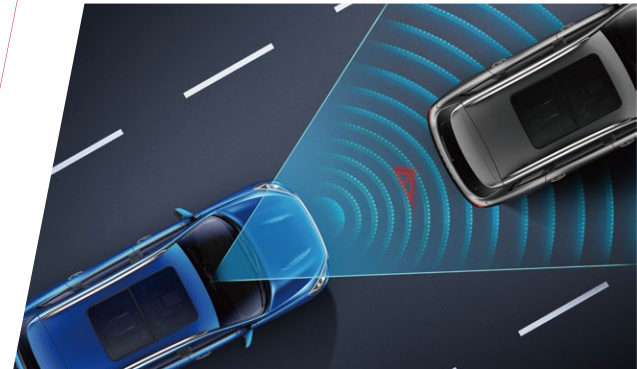

- Overwhelming athletic style
- A sporty posture

LUXURY

- Carrying on the suspended center console style
- Multi-level three-dimensional modeling
- Support Wireless Carplay & Android Auto   

- Rear privacy-protection glass
- 62-inch ultra-wide-angle interstellar viewing skylights

- 5/7 seats space is flexible and changeable for you

TECHNOLOGY

- Super long wheelbase 2720mm equal to B-class car
- Car width 1900mm the largest in the same class

- Lane Departure Warning System

- Blind spot monitoring system