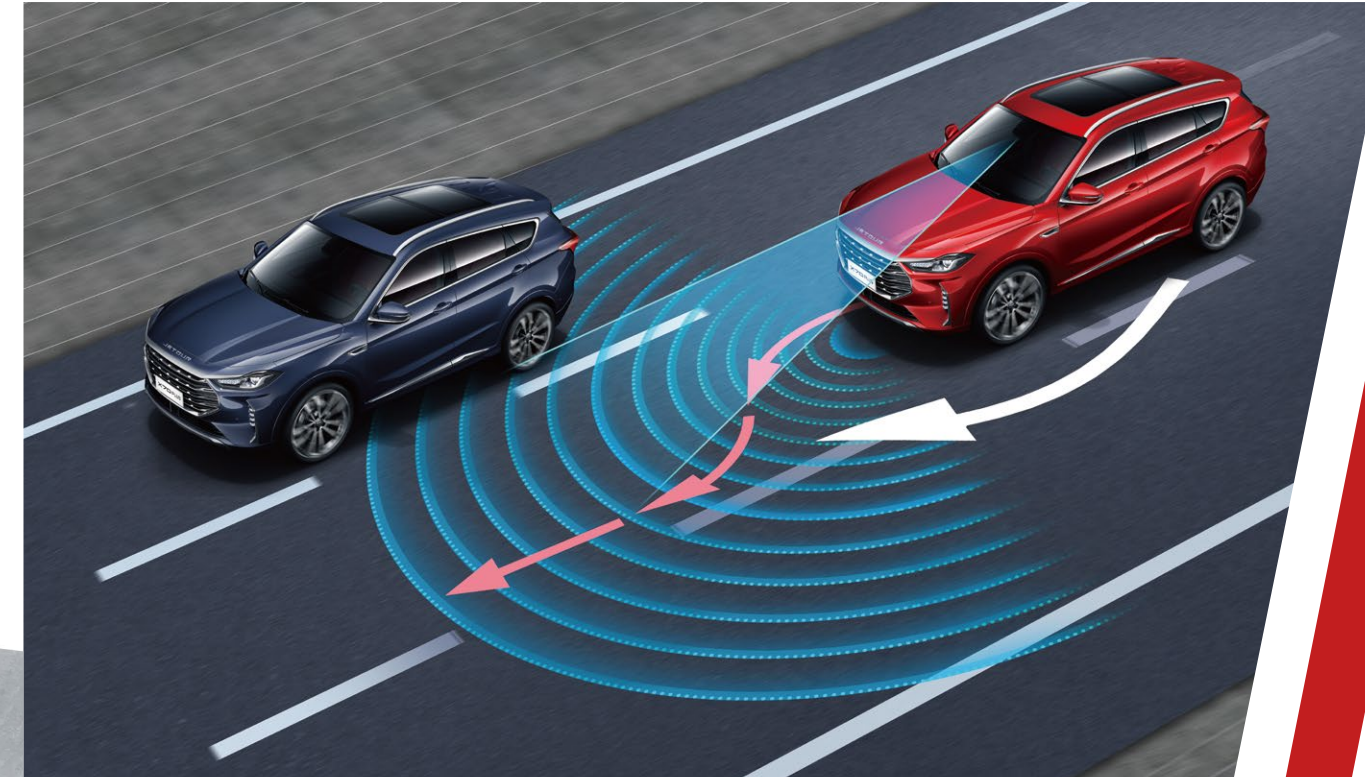

JETOUR
— Drive Your Future —

JETOUR
— Drive Your Future —

X70 PLUS

LIVE YOUR OWN POSTURE

FASHION

- Taillight full of LED in Meteor thorough type
- Four exhausts on both sides of the vehicle

- Polygonal horizontal stripe chrome intake grille
- 20 inch wheels in sporty style
Largest size in the same class

- Overwhelming athletic style
- A sporty posture

LUXURY

- Carrying on the suspended center console style
- Multi-level three-dimensional modeling
- Support Wireless Carplay & Android Auto   

- Rear privacy-protection glass
- 62-inch ultra-wide-angle interstellar viewing skylights

- 5/7 seats space is flexible and changeable for you

TECHNOLOGY

- Super long wheelbase 2720mm equal to B-class car
- Car width 1900mm the largest in the same class

- Lane Departure Warning System

- Blind spot monitoring system