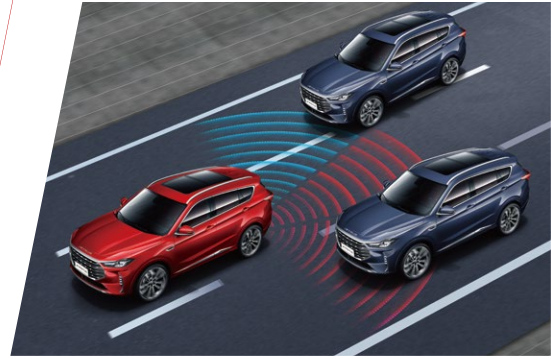

- Overwhelming athletic style
- A sporty posture

LUXURY

- Carrying on the suspended center console style
- Multi-level three-dimensional modeling
- Support Wireless Carplay & Android Auto   

- Rear privacy-protection glass
- 62-inch ultra-wide-angle interstellar viewing skylights

- 5/7 seats space is flexible and changeable for you

TECHNOLOGY

- Super long wheelbase 2720mm equal to B-class car
- Car width 1900mm the largest in the same class

- Lane Departure Warning System

- Blind spot monitoring system