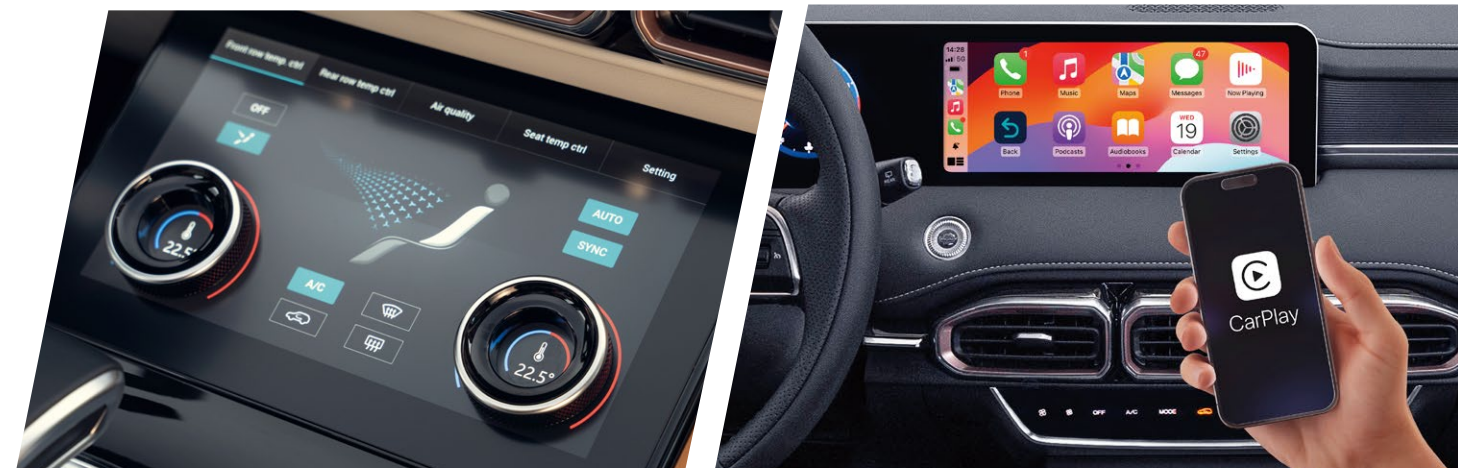

JETOUR
— Drive Your Future —

JETOUR
— Drive Your Future —

X70 PLUS

LIVE YOUR OWN POSTURE

FASHION

- Taillight full of LED in Meteor thorough type
- Four exhausts on both sides of the vehicle

- Polygonal horizontal stripe chrome intake grille
- 20 inch wheels in sporty style
Largest size in the same class

- Overwhelming athletic style
- A sporty posture

LUXURY

- Carrying on the suspended center console style
- Multi-level three-dimensional modeling
- Support Wireless Carplay & Android Auto   

- Rear privacy-protection glass
- 62-inch ultra-wide-angle interstellar viewing skylights

- 5/7 seats space is flexible and changeable for you

TECHNOLOGY

- Super long wheelbase 2720mm equal to B-class car
- Car width 1900mm the largest in the same class

- Lane Departure Warning System

- Blind spot monitoring system