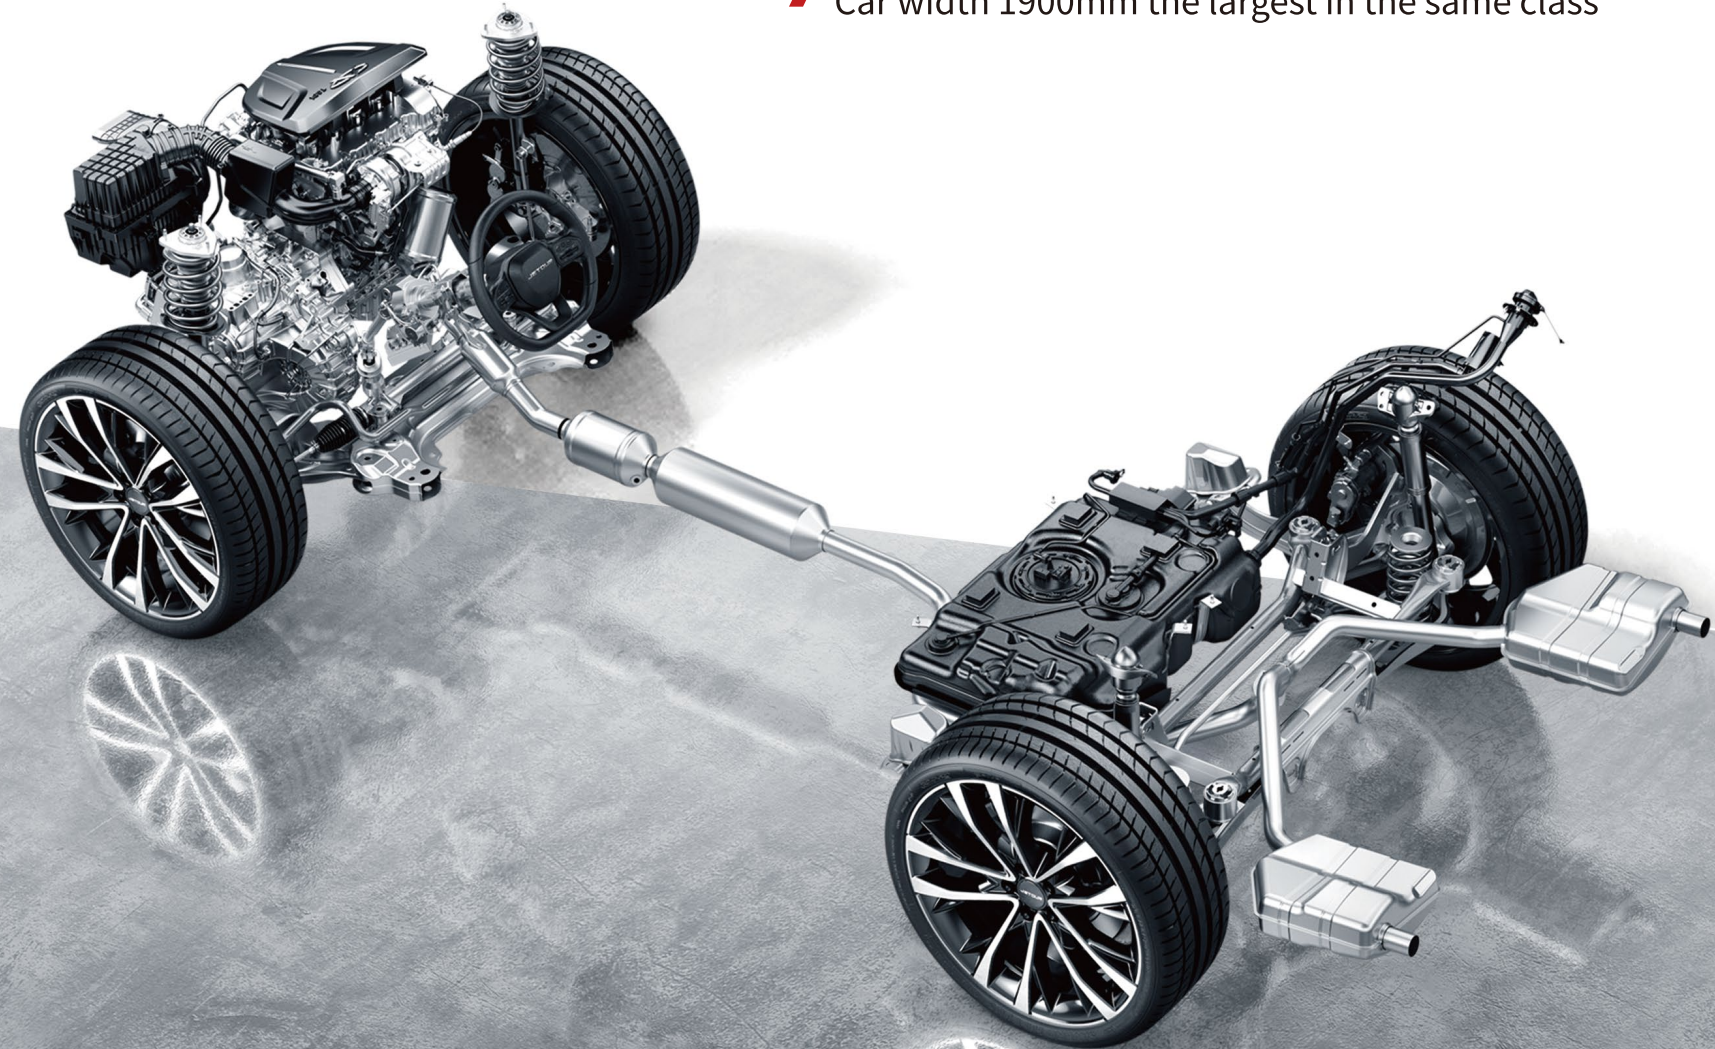

JETOUR
— Drive Your Future —

JETOUR
— Drive Your Future —

X70 PLUS

LIVE YOUR OWN POSTURE

FASHION

- Taillight full of LED in Meteor thorough type
- Four exhausts on both sides of the vehicle

- Polygonal horizontal stripe chrome intake grille
- 20 inch wheels in sporty style
Largest size in the same class

- Overwhelming athletic style
- A sporty posture

LUXURY

- Carrying on the suspended center console style
- Multi-level three-dimensional modeling
- Support Wireless Carplay & Android Auto   

- Rear privacy-protection glass
- 62-inch ultra-wide-angle interstellar viewing skylights

- 5/7 seats space is flexible and changeable for you

TECHNOLOGY

- Super long wheelbase 2720mm equal to B-class car
- Car width 1900mm the largest in the same class

- Lane Departure Warning System

- Blind spot monitoring system