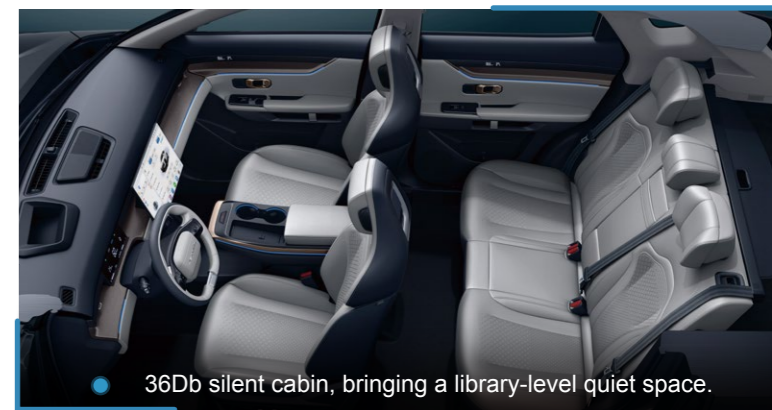

● 2720mm large wheelbase, creating a larger space.

● You may utilise the 6/4 rear seat layout in any manner you wish.

● 36Db silent cabin, bringing a library-level quiet space.

YOUR TRUSTED CO-PILOT

Experience seamless connectivity with standard **CarPlay** and **Android Auto**, making every drive your perfect co-pilot!