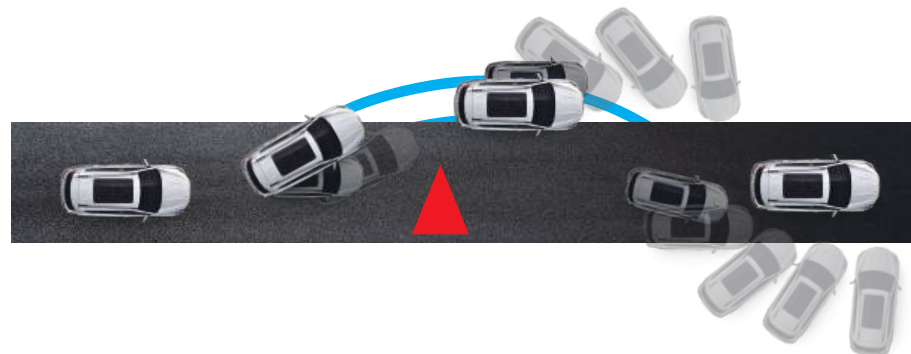

Bosch 9.3 ESP

This system intelligently adjusts vehicle dynamics to ensure safety during sudden steering, greatly enhancing handling stability.